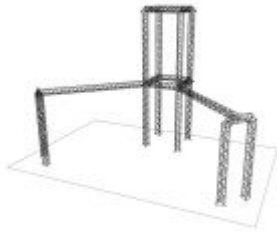

- T-10 Upper vertex
- 20' x 20' x 9'4"

Price: \$9,615.00

[20×20 “Idea 2” Standard Truss Display](#)

20×20 “Idea 2” Standard Truss Display (TWC-17)

Truss Systems offer a functional and decorative element to any trade show booth. Use Trusses to display graphics, products or projected images. Suspend monitors or lighting to maximize your booth space. Incorporate Trusses into your design to create a bold and provocative appearance. Truss displays also provide the opportunity to customize your display and setup. The use of Trusses is a sure way to draw attention to your booth. For more information on truss displays, please [contact us](#) to talk to a team member today!

- T-10 Mixed vertex
- 20' x 20' x 9'4"

Price: \$10,685.00

[20×30 “Idea” Standard Truss Display](#)

20×30 “Idea” Standard Truss Display (TWE-23)

Truss Systems offer a functional and decorative element to any trade show booth. Use Trusses to display graphics, products or projected images. Suspend monitors or lighting to maximize your booth space. Incorporate Trusses into your design to create a bold and provocative appearance. Truss displays also provide the opportunity to customize your display and setup. The use of Trusses is a sure way to draw attention to your booth. For more information on truss displays, please [contact us](#)

[us](#) to talk to a team member today!

- T-10 Combination vertex
- 20' x 30' x 12'

Price: \$7,495.00

[20×30 “Tower” with Extensions Standard Truss Display](#)

20×30 “Tower with Extensions” Standard Truss Display (TWC-15)