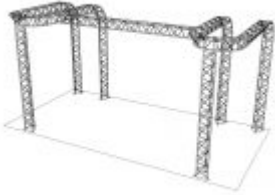

- T-10 Mixed vertex
- 20' x 20' x 9'4"

Price: \$10,685.00

[20×30 “Idea” Standard Truss Display](#)

20×30 “Idea” Standard Truss Display (TWE-23)

Truss Systems offer a functional and decorative element to any trade show booth. Use Trusses to display graphics, products or projected images. Suspend monitors or lighting to maximize your booth space. Incorporate Trusses into your design to create a bold and provocative appearance. Truss displays also provide the opportunity to customize your display and setup. The use of Trusses is a sure way to draw attention to your booth. For more information on truss displays, please [contact us](#)

[us](#) to talk to a team member today!

- T-10 Combination vertex
- 20' x 30' x 12'

Price: \$7,495.00

[20×30 “Tower” with Extensions Standard Truss Display](#)

20×30 “Tower with Extensions” Standard Truss Display (TWC-15)

- T-10 Upper vertex
- 20' x 30' x 19'

Price: \$8,725.00

[10×20 “Inline Idea” Standard Truss Display](#)

10×20 “Inline Idea” Standard Truss Display (TWC-14)

Truss Systems offer a functional and decorative element to any trade show booth. Use Trusses to display graphics, products or projected images. Suspend monitors or lighting to maximize your booth space. Incorporate Trusses into your design to create a bold and provocative appearance. Truss displays also provide the opportunity to customize your display and setup. The use of Trusses is a sure way to draw attention to your booth. For more information on truss displays, please [contact us](#) to talk to a team member today!