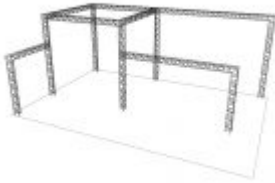

- 20' x 20' x 9'4"

Price: \$8,720.00

[20×20 “Perimeter” Octagon Standard Truss Display](#)

20×20 “Perimeter” Octagon Standard Truss Display (TWE-24)

Truss Systems offer a functional and decorative element to any trade show booth. Use Trusses to display graphics, products or projected images. Suspend monitors or lighting to maximize your booth space. Incorporate Trusses into your design to create a bold and provocative appearance. Truss displays also provide the opportunity to customize your display and setup. The use of Trusses is a sure way to draw attention to your booth. For more information on truss displays, please [contact us](#) to talk to a team member today!

- T-10 Upper vertex
- 20' x 20' x 9'4"

Price: \$9,615.00

[20×20 “Idea 2” Standard Truss Display](#)

20×20 “Idea 2” Standard Truss Display (TWC-17)

Truss Systems offer a functional and decorative element to any trade show booth. Use Trusses to display graphics, products or projected images. Suspend monitors or lighting to maximize your booth space. Incorporate Trusses into your design to create a bold and provocative appearance. Truss displays also provide the opportunity to customize your display and setup. The use of Trusses is a sure way to draw attention to your booth. For more information on truss displays, please [contact us](#) to talk to a team member today!

- T-10 Mixed vertex
- 20' x 20' x 9'4"

Price: \$10,685.00

[20×30 “Idea” Standard Truss Display](#)

20×30 “Idea” Standard Truss Display (TWE-23)

Truss Systems offer a functional and decorative element to any trade show booth. Use Trusses to display graphics, products or projected images. Suspend monitors or lighting to maximize your booth space. Incorporate Trusses into your design to create a bold and provocative appearance. Truss displays also provide the opportunity to customize your display and setup. The use of Trusses is a sure way to draw attention to your booth. For more information on truss displays, please [contact us](#)