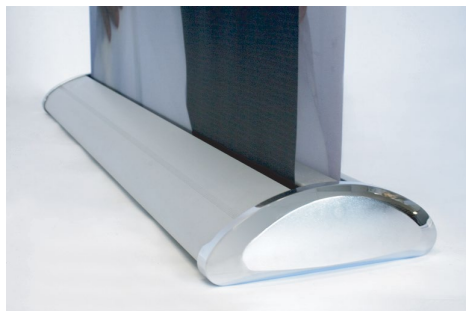

Graphic Specification

Graphic Size: 36" x 74"

* Travel bag is included