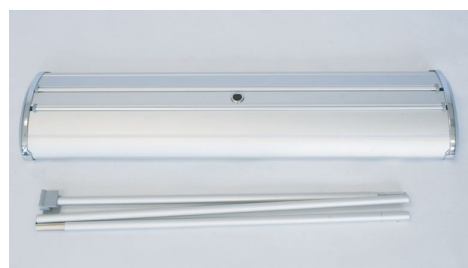

IMPACT 24" DELUXE DOUBLE SIDED BANNER STAND : SPECIFICATIONS

Product Features

The Impact Deluxe double sided banner stand is a great way to market your company and showcase your products. This double sided retractable banner stand comes in both 24" and 36" widths and displays two banners back to back. It is the perfect blend of design, appeal, durability, and value. It is easily portable in its foam-padded carry bag (included).

Graphic Size	24" x 74"
--------------	-----------

Graphic Material

Fabric

Graphic Finishing

Finished in anodized silver and heavy-duty molded end plates. Banner attached by clamp bar on top and hook & loop (Velcro) tape on the bottom. It is quick, simple to use and holds two 24" x 74" banners (with a 6" bottom bleed).

Construction

Aluminum folding pole

Aluminum clamping top pole (with plastic connectors)

Aluminum base with plastic end caps

Weights - Dimensions

Shipping Weight	14 lbs only stand / 16 lbs with graphics
-----------------	--

1 year on Graphic

Graphic Specification

Graphic Size: 24" x 74"

* Travel bag is included

IMPACT 36" DELUXE DOUBLE SIDED BANNER STAND : SPECIFICATIONS

Product Features

The Impact Deluxe double sided banner stand is a great way to market your company and showcase your products. This double sided retractable banner stand comes in both 24" and 36" widths and displays two banners back to back. It is the perfect blend of design, appeal, durability, and value. It is easily portable in its foam-padded carry bag (included).