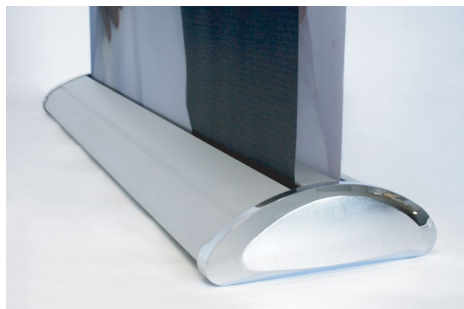

IMPACT 24" DELUXE DOUBLE SIDED BANNER STAND : SPECIFICATIONS

Product Features

The Impact Deluxe double sided banner stand is a great way to market your company and showcase your products. This double sided retractable banner stand comes in both 24" and 36" widths and displays two banners back to back. It is the perfect blend of design, appeal, durability, and value. It is easily portable in its foam-padded carry bag (included).

Graphic Size	24" x 74"
--------------	-----------

Graphic Material

Fabric

Graphic Finishing

Finished in anodized silver and heavy-duty molded end plates. Banner attached by clamp bar on top and hook & loop (Velcro) tape on the bottom. It is quick, simple to use and holds two 24" x 74" banners (with a 6" bottom bleed).

1 year on Graphic

Graphic Specification

Graphic Size: 24" x 74"

* Travel bag is included

IMPACT 36" DELUXE DOUBLE SIDED BANNER STAND : SPECIFICATIONS

Product Features

The Impact Deluxe double sided banner stand is a great way to market your company and showcase your products. This double sided retractable banner stand comes in both 24" and 36" widths and displays two banners back to back. It is the perfect blend of design, appeal, durability, and value. It is easily portable in its foam-padded carry bag (included).

Graphic Size	36"W x 74"H
--------------	-------------

Graphic Material

Fabric

Graphic Finishing

Finished in anodized silver and heavy-duty molded end plates. Banner attached by clamp bar on top and hook & loop (Velcro) tape on the bottom. It is quick, simple to use and holds two 36" x 74" banners (with a 6" bottom bleed).