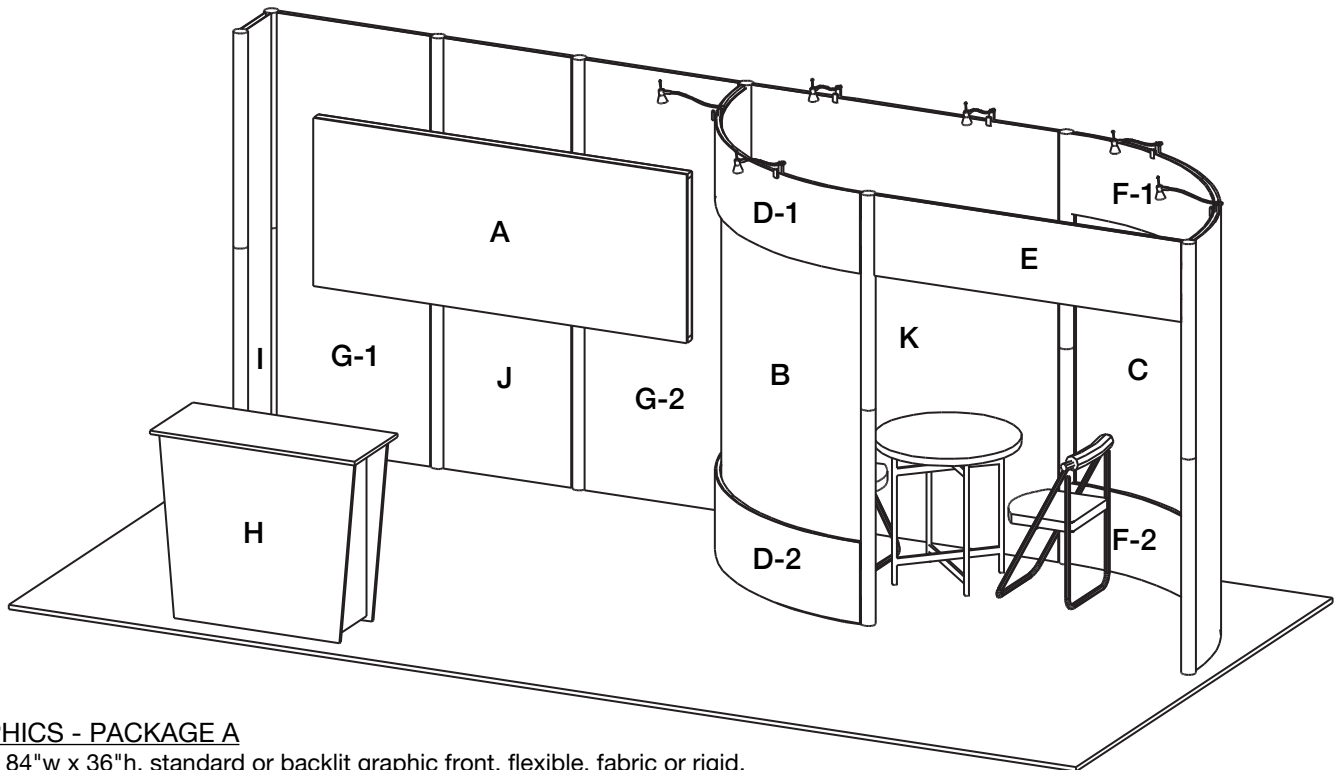

KIT AS SHOWN INCLUDES

- (1) Main lightbox graphic with silhouette lighting at edges. Height is adjustable.
 - (1) Semi-private meeting area
 - (6) arm lights.
 - (1) "EV2" standalone counter, 46"w x 22"d black laminate top, choice of sintra sides or graphics.
- Configuration is reversible left to right.

CHOICE of black, white or gray sintra provided standard for all solid infill walls that do not have graphics, unless described otherwise.

- * White laminate standard for EV2 Wall Counter sides. Front may be choice of sintra colors or printed graphic.
 - White laminate standard for EV2 Standalone Counter front. Sides may be choice of sintra colors or printed rigid graphic.
- Consult your account rep for options. Additional elements, merchandising and graphics are available.

GRAPHICS - PACKAGE A

- A. - (1) 84"w x 36"h, standard or backlit graphic front, flexible, fabric or rigid.
- B. - (1) 80"w x 81.5"h, fabric. 12.5" will be obscured at top and bottom of graphic.
- C. - (1) 81.5"w x 81.5"h, fabric. 12.5" will be obscured at top and bottom of graphic.
- D. - (2) 81"w x 17.25"h, flexible.
- E. - (1) 69"w x 17.25"h, flexible.
- F. - (2) 80"w x 17.25"h, flexible.

GRAPHICS - PACKAGE B

Package A, PLUS

- G. - (2) 34.5"w x 92"h, rigid.
 - H. - (1) 40"w x 35"h maximum size, SINGLE USE "low-tac" adhesive, front. Refer to template provided.
- White laminate will be visible 2" at edges or behind any smaller profile cut graphics. (Vector art/ cut lines must be provided for profile.)