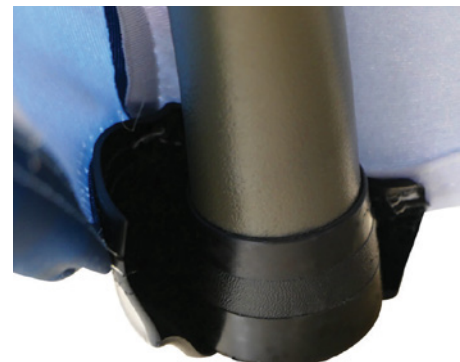

SHIPPING WEIGHTS & DIMENSIONS

Shipping Weight 4 lbs

Shipping Dimensions 20" H x 10" W x 6" D