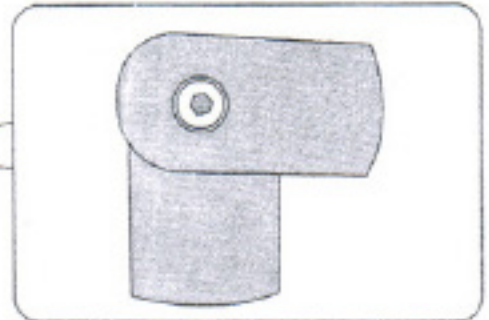

IMPACT FAST FABRIC STRAIGHT : SET UP INSTRUCTIONS

Modern appearance, stable quality, practicability, and multiformity. Package and spotlights are available as accessories.

Tighten the screws using the inner hexagon spanner

If can't snap when demands the frame, Pls push the tube forwardly, then push again.

Optional accessories :

LED Light