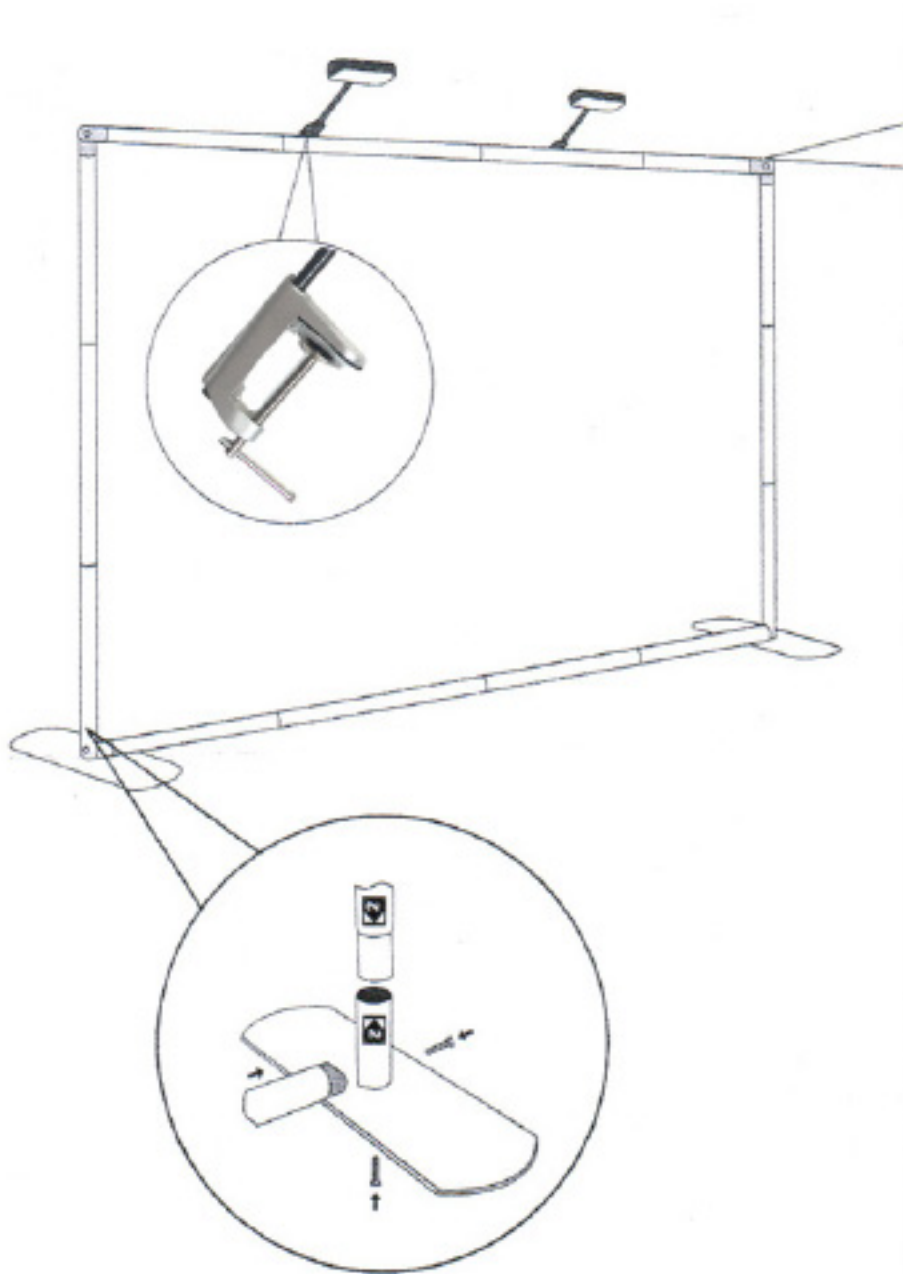

IMPACT FAST FABRIC STRAIGHT : SET UP INSTRUCTIONS

Modern appearance, stable quality, practicability, and multiformity. Package and spotlights are available as accessories.

Tighten the screws using the inner hexagon spanner

If can't snap when demands the frame, Pls push the tube forwardly, then push again.

Optional accessories :

LED Light