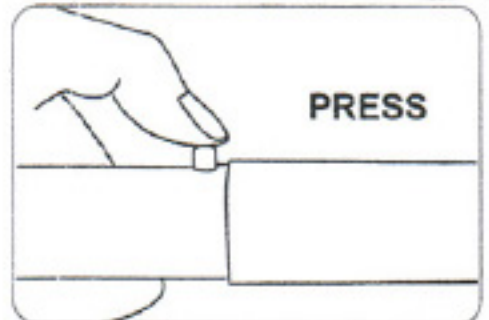

IMPACT FAST FABRIC STRAIGHT : SET UP INSTRUCTIONS

Modern appearance, stable quality, practicability, and multiformity. Package and spotlights are available as accessories.

Tighten the screws using the inner hexagon spanner

If can't snap when demands the frame, Pls push the tube forwardly, then push again.

Optional accessories :

LED Light