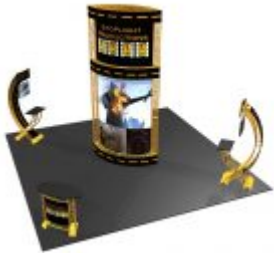

- Workstations $600.00 each**
- Rectangle designer counters $954.00 each**
- LCD mounts $150.00 each**
- Universal plasma mount $350.00**
- Round table $390.00**
- Sling back chairs $159.00 each**

**Additional and/or larger shipping cases may be required.

(+) These sizes may vary and additional hardware may be required, depending upon where the Graphic Panels are to be installed and the Graphic material selected.

(F) Fabric Graphic

(L) Lexan Graphic

Price: $7,600.00 - $10,906.00

[20×20 “Coronado” Truss Exhibit Display](#)

20×20 “Coronado” Truss Exhibit Display

Our Impact 20×20 Coronado Itanium truss display packs a big impression in a small space and will command attention at your next trade show. Includes a large central tower truss system, eight 50w telescoping lights, two custom workstations with monitor mounts, and more!. A rental option is also available for those interested in temporary use.