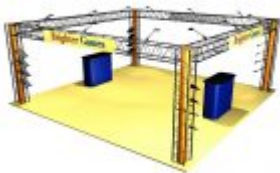

- 1 Large shipping case
- 2 Standard shipping cases

*Base Price does not include some options shown in picture

Options (as shown in picture):

- Graphics
  - Serpentine Header Panels (4 @ 99.5" w x 11.5" h) $175.00 each**(+)(L)
  - Straight Header Panels (2 @ 93.5" w x 11.5" h) $165.00 each**(+)(L)
  - Small Logo Header Panels (6 @ 11.5" w x 11.5" h) $21.00 each**(+)(L)
- Literature shelves $35.00 each**

** Additional and/or larger shipping cases may be required.

(+) These sizes may vary and additional hardware may be required, depending upon where the Graphic Panels are to be installed and the Graphic material selected.

(F) Fabric Graphic

(L) Lexan Graphic

Price: $6,440.00 - $12,322.00