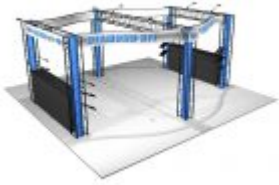

[20×20 “Diamond” Collapsible Truss Exhibit Display](#)

20×20 “Diamond” Collapsible Truss Exhibit Display

Our Impact 20×20 “Diamond” Itanium truss display packs a big impression in a small space and will command attention at your next trade show. Includes a large truss structure with four serpentine header frames, four backwall counters, eight 150w lights, and more!. A rental option is also available for those interested in temporary use.

Constructed from our “no tools” Itanium truss components, the 20×20 Diamond truss display will take your trade show display out of the ordinary and into the extraordinary. Choose from a long list of options and accessories - from cabinets and shelving to racks - to customize your own 20×20 Itanium truss display exactly the way you want it.

When you buy an Impact Displays Itanium truss display, you are making a long-term investment in your marketing - the Itanium is the foundation element that can be added to and accessorized as needed in the future.

20ft x 20ft “Diamond” Kit includes:

- Truss system with 4 serpentine header frames
- 4 Backwall counters
- 6 Fabric accent tubes
- 8 150 Watt lights