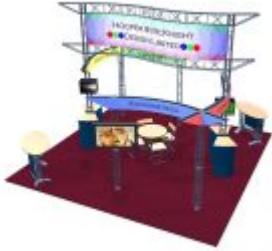

20×20 “Palisades” Truss Exhibit Display

20×20 “Palisades” Truss Exhibit Display

Our Impact 20×20 Palisades Itanium truss display packs a big impression in a small space and will command attention at your next trade show. Includes a tall truss system with large curved header area, ten 50w lights, and more!. A rental option is also available for those interested in temporary use.

Constructed from our “no tools” Itanium truss components, the 20×20 Palisades truss display will take your trade show display out of the ordinary and into the extraordinary. Choose from a long list of options and accessories - from cabinets and shelving to racks - to customize your own 20×20 Itanium truss display exactly the way you want it.

When you buy an Impact Displays Itanium truss display, you are making a long-term investment in your marketing - the Itanium is the foundation element that can be added to and accessorized as needed in the future.

20ft x 20ft Palisades Kit includes:

- Truss system
- 10 50 Watt lights
- 2 Large shipping cases

*Price does not include some options shown in the picture

Options (as shown in picture):