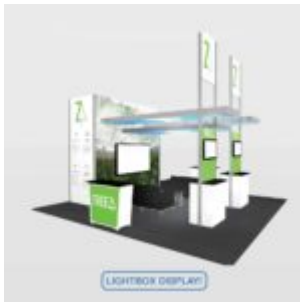

Accessory Options:

- 26" or 42" LCD Monitor
- LCD or Plasma Mount
- Counter Height Stools
- Additional Clamp-On Lights
- Tables and Chairs
- Freestanding Counters
- 20' x 20' Carpet and Pad

Price: $13,700.00

Impact Glow 20×20 LL-7 Lightbox Rental Display

Impact Glow 20×20 LL-7 Lightbox Rental Display

Our Impact Glow line of Lightbox Rental Displays are backlit turnkey rentals that include delivery, setup, dismantle, and removal. All you need to do is show up for your show! Custom graphics (sold separately) will personalize your display and there are many accessory options (sold separately) to expand and add to the display!