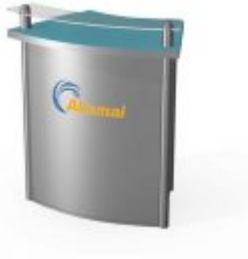

display.

Modular Assembly: Two-sided Self-locking Panels and Some Locking Hex Key Connections (tool included)

- Dims: 48" W x 21" D x 45" H
- Metal Accents
- Locking Door and Shelf
- Hundreds of Laminate Finishes
- Excludes Case and Packaging
- Base Price Excludes Graphic
- Made in the USA

Price: $2,463.00

[Paradigm Trade Show Counter Display (LTK-1109)](#)

Paradigm Trade Show Counter Display (LTK-1109)

The Paradigm Trade Show Counter Display (LTK-1109) is a unique counter or podium for trade shows, events, or retail environments. With a raised plex top shelf, this display is both impressive