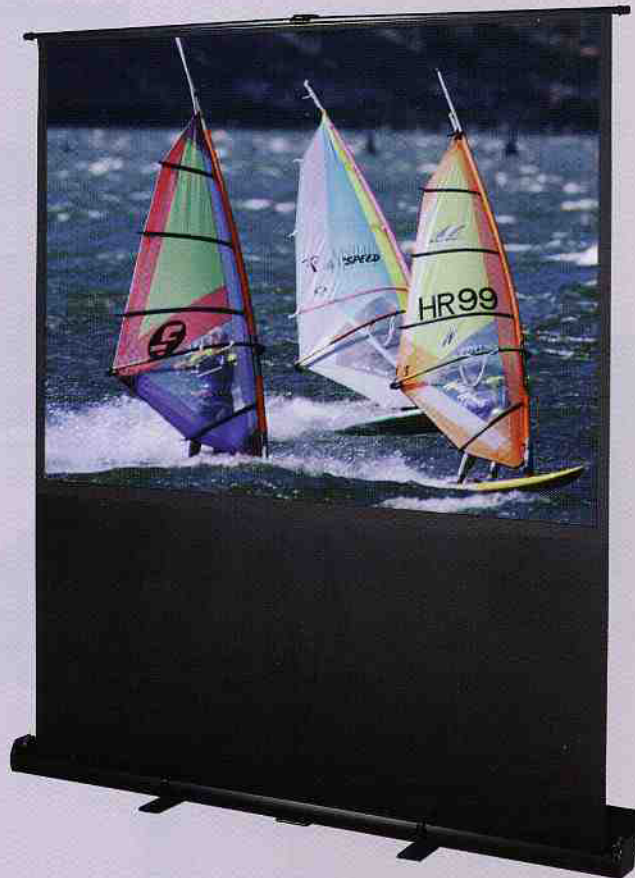

## DELUXE INSTA-THEATER

The Deluxe Insta-Theater screen with its sleek case design and pneumatically assisted set-up is the ultimate in portable projection screens for today's applications. Choose from either the 60", 80" or 100" diagonal size available with the Wide Power projection fabric. The portability and ease of set-up makes the Deluxe Insta-Theater the perfect choice for business presentations on the road or for portable home theater systems.

# DELUXE INSTA-THEATER

The Deluxe Insta-Theater is available in three sizes, 60", 80" and 100" diagonal and is offered with the unique Wide Power screen surface.

The pneumatic scissors support mechanism assists with the raising of the screen surface and allows one finger height adjustment.

Ease of set-up makes the Deluxe Insta-Theater the perfect choice for portable presentations.

## SPECIFICATIONS

Model	60"	80"
Setup Height	74-3/4" / 190 cm	82-5/8" / 210 cm
Case	55-1/2" W x 4-1/2" D x 4-1/2" H	71-1/4" W x 4-1/2" D x 4-1/2" H
Dimensions	141 cm W x 11.4 cm D x 11.4 cm H	181 cm W x 11.4 cm D x 11.4 cm H
Ship Weight	17.3 lbs. / 7.8 kg	20.4 lbs. / 9.3 kg
Viewing area	60" diag. / 152 cm diag.	80" diag. / 203 cm diag.
Model	100"	
Setup Height	98-1/2" / 250 cm	
Case	87-1/4" W x 4-1/2" D x 4-1/2" H	
Dimensions	222 cm W x 11.4 cm D x 11.4 cm H	
Ship Weight	24 lbs. / 10.89 kg	
Viewing area	100" diag. / 254 cm diag.	