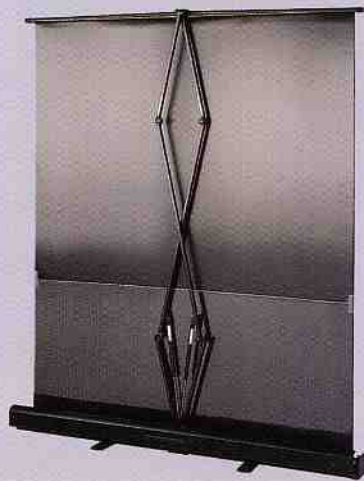

## DELUXE INSTA-THEATER

The Deluxe Insta-Theater screen with its sleek case design and pneumatically assisted set-up is the ultimate in portable projection screens for today's applications. Choose from either the 60", 80" or 100" diagonal size available with the Wide Power projection fabric. The portability and ease of set-up makes the Deluxe Insta-Theater the perfect choice for business presentations on the road or for portable home theater systems.

# DELUXE INSTA-THEATER

The Deluxe Insta-Theater is available in three sizes, 60", 80" and 100" diagonal and is offered with the unique Wide Power screen surface.

The pneumatic scissors support mechanism assists with the raising of the screen surface and allows one finger height adjustment.

Ease of set-up makes the Deluxe Insta-Theater the perfect choice for portable presentations.

## SPECIFICATIONS

Model	60"	80"
Setup Height	74-3/4" / 190 cm	82-5/8" / 210 cm
Case	55-1/2" W x 4-1/2" D x 4-1/2" H	71-1/4" W x 4-1/2" D x 4-1/2" H
Dimensions	141 cm W x 11.4 cm D x 11.4 cm H	181 cm W x 11.4 cm D x 11.4 cm H
Ship Weight	17.3 lbs. / 7.8 kg	20.4 lbs. / 9.3 kg
Viewing area	60" diag. / 152 cm diag.	80" diag. / 203 cm diag.
Model	100"	
Setup Height	98-1/2" / 250 cm	
Case	87-1/4" W x 4-1/2" D x 4-1/2" H	
Dimensions	222 cm W x 11.4 cm D x 11.4 cm H	
Ship Weight	24 lbs. / 10.89 kg	
Viewing area	100" diag. / 254 cm diag.	